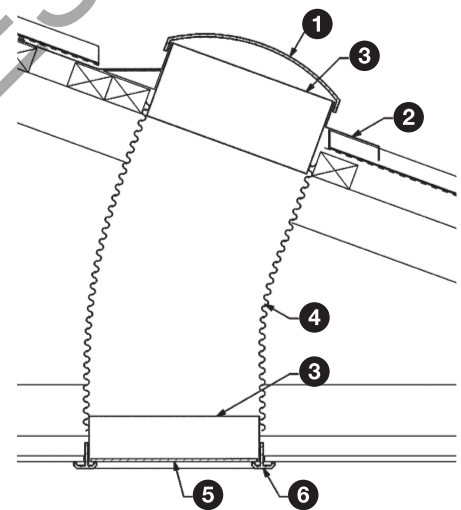

# Lumino™

Easily installed by a home handy-person; the Lumino™ Tubular Skylight comes with everything you need to bring natural light directly into your home.

The Lumino™ has a 300mm diameter acrylic dome and comes with everything you need for installation. It is suitable for installing onto almost any type of roof, including tile and steel, at a pitch of 45 degrees or less. It is also supported by a 7 year warranty\*.

## Components:

- › 1x Soft aluminium roof flashing with acrylic dome and reflective stainless steel collar attached.
- › 1x Additional reflective stainless steel collar.
- › 1x Reflective flexible spiral tubing.
- › 1x Clear acrylic prismatic light diffuser.
- › 1x White ceiling frame.
- › 1x 10m roll of duct tape.
- › 4x M45mm x 4.5mm screws.
- › 2x M8mm x 20mm screws.
- › 2x 3mm dia rivets
- › 4x White screw caps.
- › 4x White rectangle lugs.
- › 1x Step by step installation guide.
- › 1x Warranty form.

## Specifications:

- 1 Durable and UV stable Acrylic Dome.
- 2 600mm x 550mm x 0.7mm soft aluminium roof flashing.
- 3 0.5mm a reflective stainless steel collars.
- 4 300mm diameter reflective flexible spiral tubing.
- 5 3mm thick clear acrylic prismatic light diffuser.
- 6 White ceiling frame.